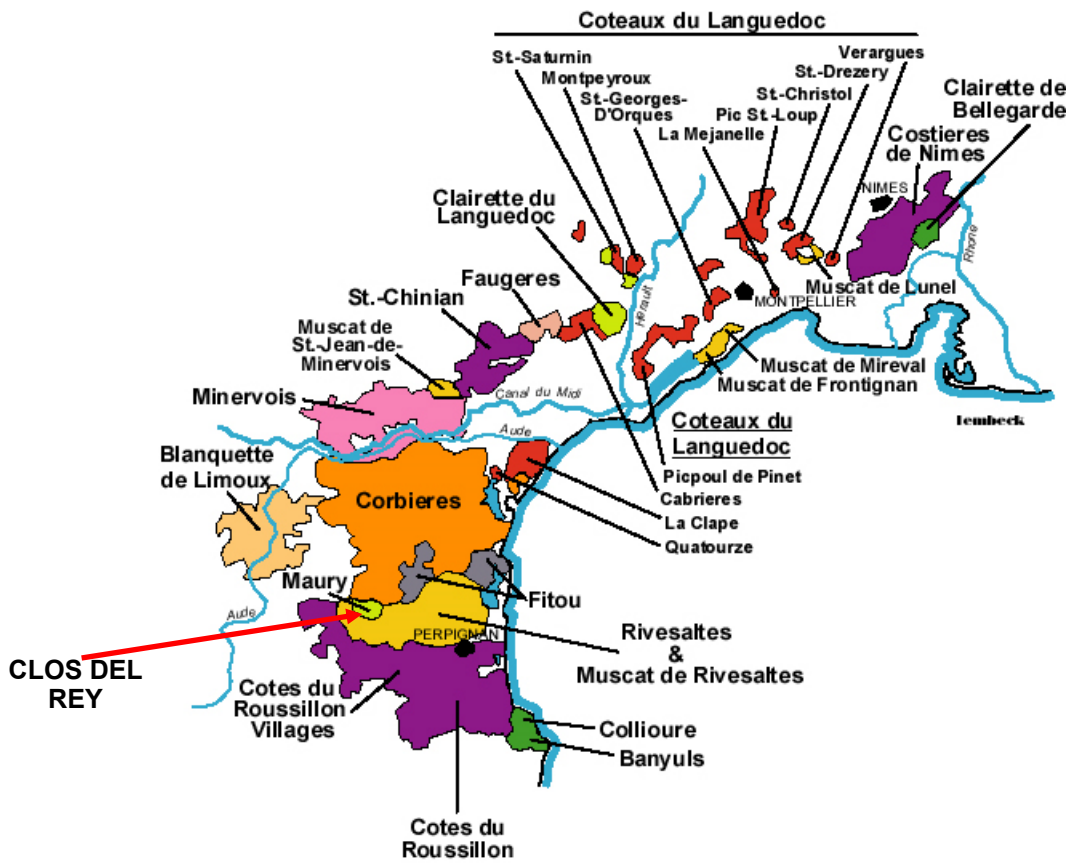

PATRICK ALLEN SELECTIONS

IMPORTED BY UNITED STATES WINE IMPORTS, LTD.

Languedoc - Roussillon AOC's

Copyright: William Lembeck 2004